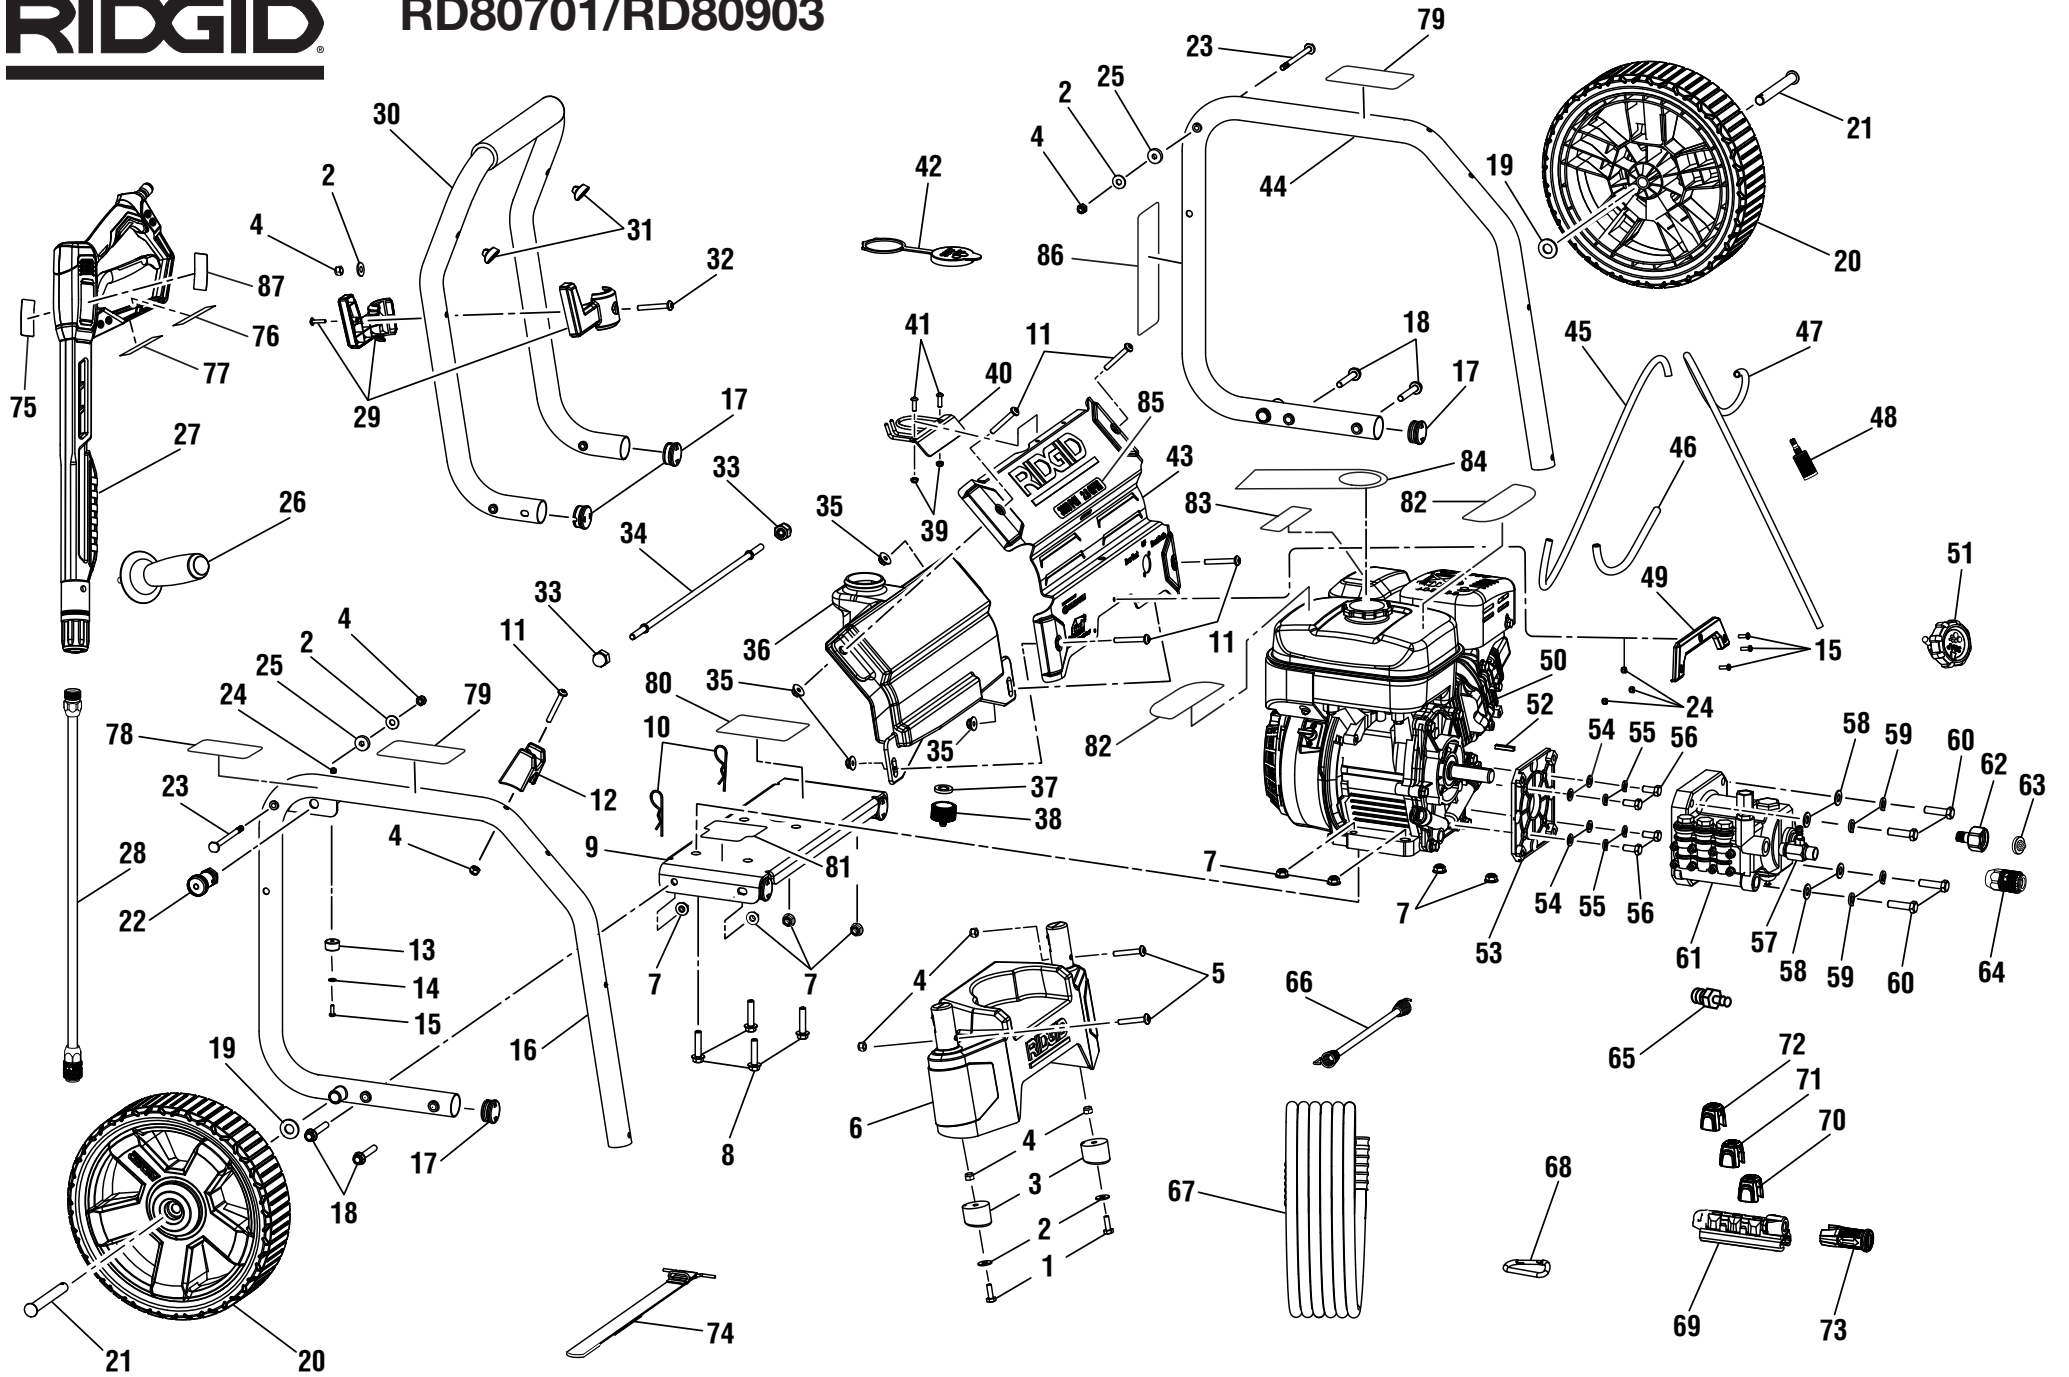

# RD80701/RD80903 Gasoline Pressure Washer

KEY	P/N	DESCRIPTION	QTY	KEY	P/N	DESCRIPTION	QTY	KEY	P/N	DESCRIPTION	QTY
1	661503002	Bolt (1/4 x 19 mm, Hex Hd.)	2	32	660592004	Screw (1/4-20 x 2 in., Pan Hd.)	1	63	308662001	Filter Screen	1
2	638128004	Washer (1/4 in.)	5	33	678681001	Cap Nut	2	64	308113002	3/8 in. Quick Connect (Female Coupler)	1
3	561307001	Rubber Foot	2	34	678617005	Bar	1	65	678169004	Thermal Release Valve	1
4	678016006	Lock Nut (1/4 in.)	8	35	678660001	Lock Nut (1/4-20)	4	66	308531002	Bungee Cord With Hooks	1
5	660592005	Bolt (1/4 x 42 mm, Pan Hd.)	2	36	310658003	Soap Tank Assembly	1	67	308835003	High Pressure Hose	1
6	308909003	Front Support Assembly (Inc. Key Nos. 1-4)	1	37	308283003	Filter Screen	1	68	638637002	Spring Clip	1
7	678774001	Lock Nut (M8 x 1-1/4 in.)	8	38	308985002	Soap Barb Assembly (Inc. Key No. 37)	1	69	570727004	Nozzle Holder	1
8	661505005	Bolt (M8 x 36 mm, Hex Hd.)	4	39	678390001	Hex Nut (M5)	2	70	308697010	Nozzle, 0° (Red)	1
9	638662005	Engine Plate	1	40	308316001	Wand Holder Storage	1	71	308699010	Nozzle, 25° (Green)	1
10	678238001	Hitch Pin	2	41	660976002	Bolt (M5 x 16 mm, Pan Hd.)	2	72	308700010	Nozzle, 40° (White)	1
11	661501001	Screw (1/4-20 x 2 in., Torx Truss Hd.)	5	42	310650001	Soap Tank Cap	1	73	310660002	Dual Power Soap Nozzle	1
12	518931003	Lower Wand Holder	1	43	638671002	Face Plate	1	74	308350001	Hook-And-Loop Strap	1
13	570712001	Rubber Bumper	1	44	308939004	Left Frame Assembly (Inc. Key No. 17)	1	75	940726009	Trigger Handle Logo Label	1
14	678600002	Washer (M4)	1	45	570728001	Pump Hose	1	76	940786002	Wand Label (Max Rating)	1
15	661555001	Bolt (M4 x 0.7 x 12 mm)	4	46	570728002	Tank Hose	1	77	940654058	Trigger Handle Warning Label (French/Spanish)	1
16	308938009	Right Frame Assembly (Inc. Key Nos. 13-15,17 and 24)	1	47	570728003	Bottle Hose	1	78	940693003	Handle Release Label	1
17	518932001	Handle Tube Cap	4	48	518391001	Filter (Injection Hose)	1	79	940595005	Zero Gravity Label	2
18	661505003	Bolt (M8 x 50 mm, Hex Hd.)	4	49	518926001	Bottle Bumper	1	80	986995006	Data Label (RD80701)	1
19	638275002	Washer (1/2 in.)	2	50	309590001**	SP170 Engine (RD80701)	1		986995008	Data Label (RD80903)	1
20	308451003	Wheel (12 in. x 3 in.)	2		309590002**	SP170 Engine (RD80903)	1	81	940780001	Pump Quick Start Label	1
21	620598001	Axle	2	51	120900032	3-Way Valve Kit	1	82	940654053	Warning Label	1
22	308910001	Handle Knob	1	52	678793001	Key	1	83	940778003	Hot Muffler Label	1
23	678406004	Connector Pin (1/4 in.)	2	53	638642001	Pump Flange	1	84	940971011	Engine Oil (Hang Tag)	1
24	678610002	Lock Nut (M4)	4	54	638675002	Washer (5/16 in.)	4	85	940779003	Performance Label	1
25	518724002	Washer (D20 x D8 x 5t)	2	55	638678001	Lock Washer (5/16 in.)	4	86	940617012	Engine Quick Start Label	1
26	513122001	Auxiliary Handle	1	56	661557001	Bolt (5/16-24 x 3/4 in., Hex Hd.)	4	87	940654061	Trigger Handle Warning Label (English)	1
27	120950013	Trigger Handle Assembly	1	57	310735001	Chemical Injector	1	<b>Not Shown:</b>			
28	308494004	Spray Wand (21 in.)	1	58	638386002	Washer (3/8 in.)	4	88	N/A	* Oil (SAE 30 or SAE 10W30)	1
29	120900031	Wand Holder Kit	1	59	638679001	Lock Washer (3/8 in.)	4	89	987000277	Operator's Manual	1
30	308940002	Handle Assembly (Inc. Key Nos. 17 and 31)	1	60	661558001	Bolt (3/8-16 x 1-3/8 in. Hex Hd.)	4	90	987000278	Replacement Parts List	1
31	570733001	Bumper	2	61	308694008	Pump (Inc. Key Nos. 52-60)	1	91	987000279	Assembly Guide	1
				62	308692003	Garden Hose Coupler (Inc. Key No. 63)	1	1-27-09 (REV:00)			